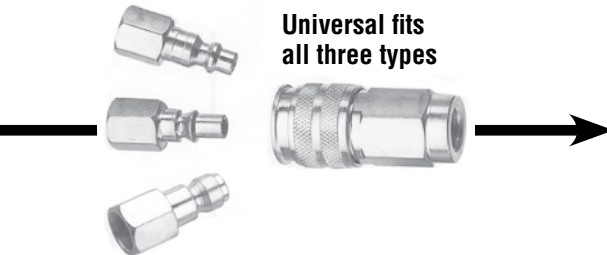

GENUINE

PACKAGED AIR ACCESSORIES

Guide to INTERCHANGE® Color Coding

Industrial Interchange
Packaged using
Green Card

Male connects to Female:
1/4" connects to 1/4"
and 3/8" connects to 3/8"

Automotive
Packaged using
Orange Card

Male connects to Female:
1/4" connects to 1/4"
and 3/8" connects to 3/8"

Universal
Packaged using
Gray Card

Universal fits
all three types

Accessories
Packaged using
Gray Card

Accessories