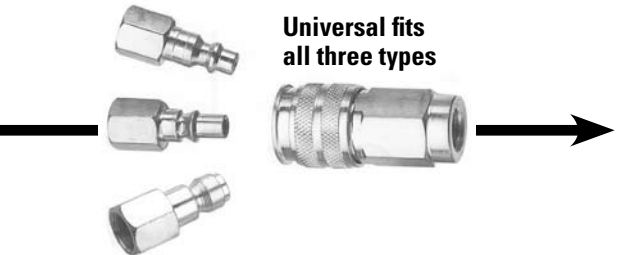

## Guide to INTERCHANGE Color Coding

*Couplers and Plugs are available in Industrial Interchange, Automotive or ARO Types*

**Industrial Interchange**  
Packaged using Green Card

Male connects to Female:  
1/4" connects to 1/4"  
and 3/8" connects to 3/8"

**Automotive**  
Packaged using Yellow Card

Male connects to Female:  
1/4" connects to 1/4"  
and 3/8" connects to 3/8"

**ARO**  
Packaged using Red Card

Male connects to Female:  
1/4" connects to 1/4"  
(not available in 3/8")

**Universal**  
Packaged using Gray Card

Universal fits all three types

**Accessories**  
Packaged using Gray Card

**Accessories**