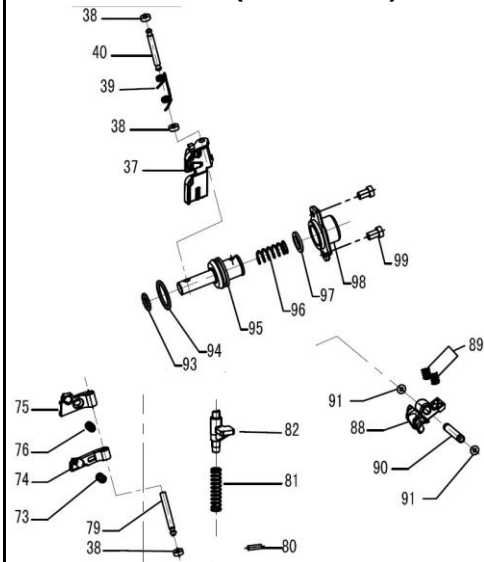

ICB No. 98452 (CRN45K8) Feeder Kit contains:

#37	210520	FEED PAWL	1	#89	620830	SPRING	2
#38	420170	PIN CAP(A)	3	#90	321870	STEP PIN	1
#39	620760	FEED SPRING	1	#91	510050	O-RING 2.8X1.8	2
#40	321820	FEED PAWL PIN	1	#93	510280	O-RING 9X2	1
#73	620790	CHECK PAWL SPRING(A)	1	#94	510400	O-RING 18X2	1
#74	210550	CHECK PAWL(A)	1	#95	321860	FEED PISTON	1
#75	210540	CHECK PAWL(B)	1	#96	620820	FEED PISTON SPRING	1
#76	620780	CHECK PAWL SPRING(B)	1	#97	410560	FEED PISTON BUMPER	1
#79	321900	CHECK PAWL PIN	1	#98	321850	FEED PISTON CAP	1
#80	640060	ROLL PIN 3X10	1	#99	610020	BOLT M4X8	2
#81	620840	LATCH SPRING	1				
#82	210590	LATCH	1				
#88	210570	NAIL GUIDE	1				

ICB No. 98453 (CRN45K9) Bumper Kit contains:

#16	410520	BUMPER	1