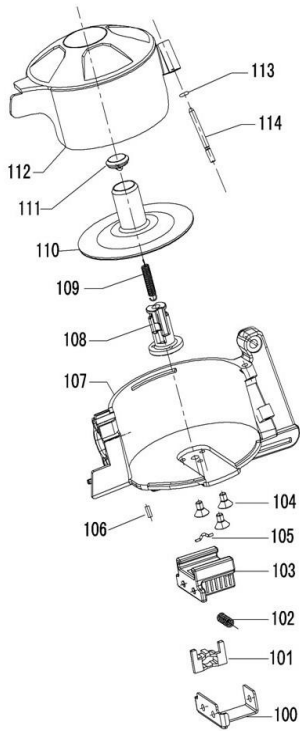

## ICB No. 98420 (CRN45K3) Head Cap Assembly Kit contains:

#1	610120	BOLT M5X25	4
#2	321790	SIDE PROTECTOR	2
#3	421160	SIDE BAFFLE	2
#4	321780	BOLT	1
#5	421150	EXHAUST COVER	1
#6	321590	EXHAUST FILTER	1
#7	410550	WASHER	1
#8	110400	CYLINDER CAP	1
#9	620770	COM.SPRING	1
#10	410540	PISTON STOP	1
#11	421140	HEAD VALVE PISTON	1
#12	510910	O-RING 30X2	1
#13	510920	O-RING 42X2.65	1
#14	410530	CYLINDER SLEEVE	1
#15	520270	GASKET	1

## ICB No. 98430 (CRN45K4) Trigger Valve Assembly with Trigger Kit contains:

#41	510180	O-RING 5.8X1.9	1	#53	620740	SPRING	1
#42	330010	TRIGGER VALVE BUSHING	1	#54	640180	ROLL PIN 3X30	1
#43	510210	O-RING 6.3X1.8	1	#57	321810	STEP PIN	1
#44	510240	O-RING 8.6X1.9	1	#58	420950	PIN CAP	1
#45	620050	TRIGGER VALVE SPRING	1	#59	640150	ROLL PIN 3X24	1
#46	320110	TRIGGER STEM	1	#65	323220	DOWEL PIN	1
#47	510030	O-RING 2.5X1.4	2	#66	420590	TRIGGER BRACKET	1
#48	420080	TRIGGER VALVE CAP	1	#67	620370	SPRING	1
#49	510380	O-RING 16X1.8	1	#68	110190	ADJUST BUTTON	1
#50	420090	TRIGGER VALVE CAGE	1	#69	320880	CONTACT PLATE	1
#51	510410	O-RING 18.3X2.65	1	#70	420580	TRIGGER	1
#52	640250	STRAIGHT PIN B3X15	2	A	STRAIGHT PIN		1

**ICB No. 98440 (CRN45K5) Magazine Assembly Kit contains:**

#100	321840	SCALE SHIELD	1
#101	421230	SCALE SLIDER	1
#102	620810	SPRING	1
#103	421220	SCALE BRACKET	1
#104	610340	HEX BOLT	3
#105	322180	SPRING HOLDER(A)	1
#106	641160	ROLL PIN 3X25	1
#107	421210	MAGAZINE	1
#108	421200	MAGAZINE POST	1
#109	620800	MAGAZINE SPRING	1
#110	421190	NAIL SUPPORT PLATE	1
#111	421180	SPRING HOLDER(B)	1
#112	421170	MAGAZINE COVER	1
#113	510070	O-RING 3.15X1.5	1
#114	321830	MAGAZINE PIN	1