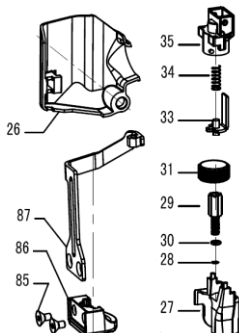

ICB No. 98451 (CRN45K7) Safety Kit contains:

#26	421100	GUARD COVER	1	#33	321740	SAFETY UPPER	1
#27	421090	SAFETY GUIDE	1	#34	620670	SPRING	1
#28	630090	SNAP RING	1	#35	421070	SAFETY UPPER GUIDE	1
#29	321750	ADJUSTER	1	#85	610870	COUNTERSUNK BOLT M6X10	2
#30	510140	O-RING 5.15X1.8	1	#86	210580	SAFETY LOWER	1
#31	421080	ADJUSTER DIAL	1	#87	321880	SAFETY	1