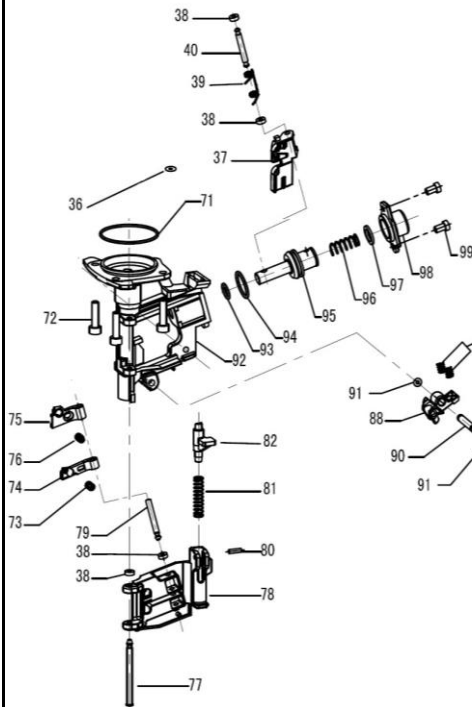

ICB No. 98450 (CRN45K6) Guide Body Assembly Kit contains:

#37	210520	FEED PAWL	1	#88	210570	NAIL GUIDE	1
#38	420170	PIN CAP(A)	4	#89	620830	SPRING	2
#39	620760	FEED SPRING	1	#90	321870	STEP PIN	1
#40	321820	FEED PAWL PIN	1	#91	510050	O-RING 2.8X1.8	2
#72	610100	BOLT M5X20	4	#92	210560	NOSE	1
#73	620790	CHECK PAWL SPRING(A)	1	#93	510280	O-RING 9X2	1
#74	210550	CHECK PAWL(A)	1	#94	510400	O-RING 18X2	1
#75	210540	CHECK PAWL(B)	1	#95	321860	FEED PISTON	1
#76	620780	CHECK PAWL SPRING(B)	1	#96	620820	FEED PISTON SPRING	1
#77	322200	DOOR PIN	1	#97	410560	FEED PISTON BUMPER	1
#78	210530	DOOR	1	#98	321850	FEED PISTON CAP	1
#79	321900	CHECK PAWL PIN	1	#99	610020	BOLT M4X8	2
#80	640060	ROLL PIN 3X10	1	#36	510950	O-RING 3.55X1.8	1
#81	620840	LATCH SPRING	1	#71	510580	O-RING 42.5X1.5	1
#82	210590	LATCH	1