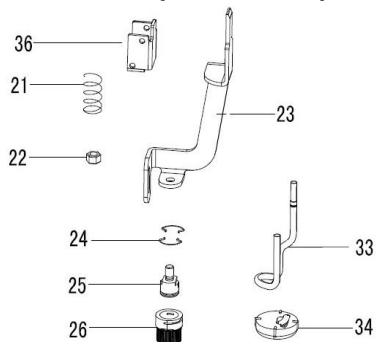

ICB No. 98611 (NF6515K7) Safety Kit contains:

#21	620460	SAFETY SPRING	1	#26	420670	ADJUSTER	1
#22	610320	NUT M5	1	#33	321020	EXTENSION BAR	1
#23	320105	SAFETY	1	#34	410300	NOSE CAP	1
#24	620450	SNAP RING	2	#36	321010	SAFETY BRACKET	1
#25	321040	BOLT	1