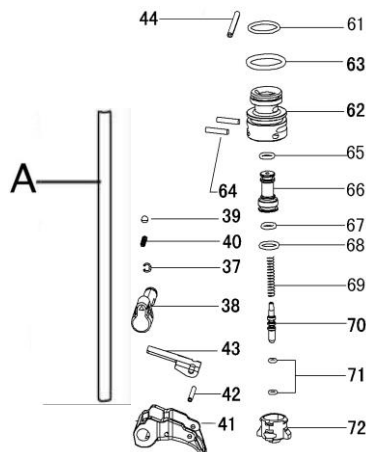

NF6515-34 Parts Kits List

Rev 07-28-15

ICB No. 98580 (NF6515K1) O-Ring/Gasket Kit contains:

#8	510450 O-RING 21.2X2.65	1	#61	510380 O-RING 16X1.8	1	#68	510240 O-RING 8.6X1.9	1
#11	510490 O-RING 34.5X3.55	1	#63	510410 O-RING 18.3X2.65	1	#71	510030 O-RING 2.5X1.4	2
#17	510600 O-RING 46.2X3.55	1	#65	510180 O-RING 5.8X1.9	1	#10	520170 GASKET	1
#18	510790 O-RING 61.5X2.65	1	#67	510210 O-RING 6.3X1.8	1			

ICB No. 98585 (NF6515K2) Piston/Driver Assembly Kit contains:

#11	510490 O-RING 34.5X3.55	1
#12	310210 PSITON	1
#13	321070 DRIVER BLADE	1
#14	321060 WASHER	1

ICB No. 98590 (NF6515K3) Head Cap Assembly Kit contains:

#1	610170 BOLT M6X12	1
#2	321080 BUSHING	1
#3	410330 EXHAUST COVER	1
#4	610210 BOLT M6X22	4
#5	110240 CYLINDER CAP	1
#6	410320 WASHER	1
#7	620470 COMPRESSION SPRING	1
#8	510450 O-RING 21.2X2.65	1
#9	410310 HEAD VALVE PISTON	1
#10	520170 GASKET	1

ICB No. 98600 (NF6515K4) Trigger Valve Assembly with Trigger Kit contains:

#37	630130 SNAP RING	1	#63	510410 O-RING 18.3X2.65	1
#38	420660 ADJUST BUTTON	1	#64	640250 STRAIGHT PIN B3X15	2
#39	630120 STEEL BALL	1	#65	510180 O-RING 5.8X1.9	1
#40	620440 SPRING	1	#66	330010 TRIGGER VALVE BUSHING	1
#41	321000 TRIGGER	1	#67	510210 O-RING 6.3X1.8	1
#42	640040 ROLL PIN 2.5X16	1	#68	510240 O-RING 8.6X1.9	1
#43	321120 CONTACT PLATE	1	#69	620050 TRIGGER VALVE SPRING	1
#44	640180 ROLL PIN 3X30	1	#70	320110 TRIGGER STEM	1
#61	510380 O-RING 16X1.8	1	#71	510030 O-RING 2.5X1.4	2
#62	420090 TRIGGER VALVE CAGE	1	#72	420080 TRIGGER VALVE CAP	1
			A	STRAIGHT PIN	1