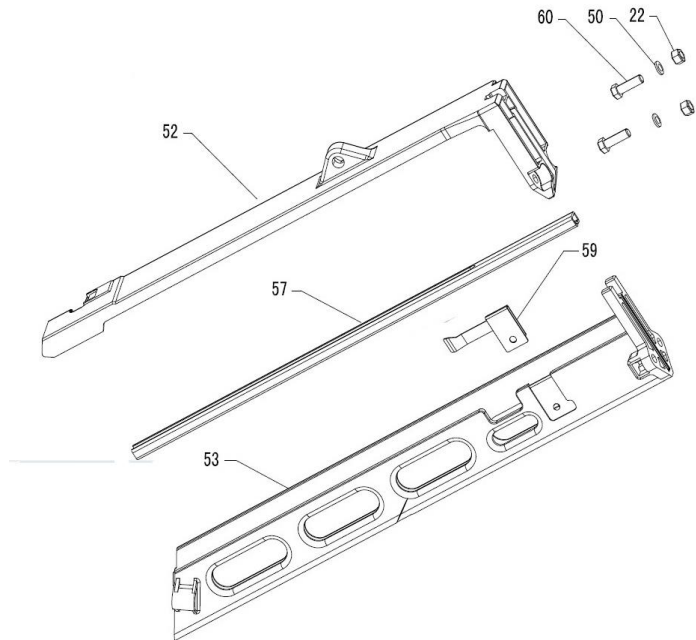

ICB No. 98605 (NF6515K5) Magazine Assembly Kit contains:

#22	610320	NUT M5	2
#50	630140	WASHER	2
#52	420710	MAGAZINE FRAME	1
#53	420700	MAGAZINE	1
#57	321100	MAGAZINE GUIDE	1
#59	321090	STOP LEVER	1
#60	610080	BOLT M5X16	2