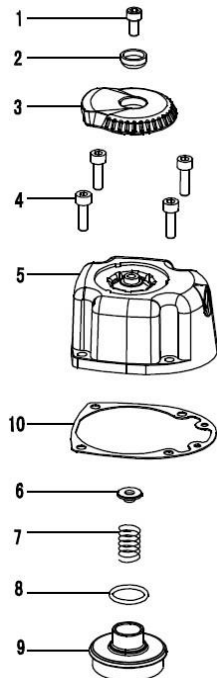

NF6515-34 Parts Kits List

Rev 07-28-15

ICB No. 98580 (NF6515K1) O-Ring/Gasket Kit contains:

#8	510450 O-RING 21.2X2.65	1	#61	510380 O-RING 16X1.8	1	#68	510240 O-RING 8.6X1.9	1
#11	510490 O-RING 34.5X3.55	1	#63	510410 O-RING 18.3X2.65	1	#71	510030 O-RING 2.5X1.4	2
#17	510600 O-RING 46.2X3.55	1	#65	510180 O-RING 5.8X1.9	1	#10	520170 GASKET	1
#18	510790 O-RING 61.5X2.65	1	#67	510210 O-RING 6.3X1.8	1			

ICB No. 98585 (NF6515K2) Piston/Driver Assembly Kit contains:

#11	510490 O-RING 34.5X3.55	1
#12	310210 PSITON	1
#13	321070 DRIVER BLADE	1
#14	321060 WASHER	1

ICB No. 98590 (NF6515K3) Head Cap Assembly Kit contains:

#1	610170 BOLT M6X12	1
#2	321080 BUSHING	1
#3	410330 EXHAUST COVER	1
#4	610210 BOLT M6X22	4
#5	110240 CYLINDER CAP	1
#6	410320 WASHER	1
#7	620470 COMPRESSION SPRING	1
#8	510450 O-RING 21.2X2.65	1
#9	410310 HEAD VALVE PISTON	1
#10	520170 GASKET	1

ICB No. 98600 (NF6515K4) Trigger Valve Assembly with Trigger Kit contains:

#37	630130 SNAP RING	1	#63	510410 O-RING 18.3X2.65	1
#38	420660 ADJUST BUTTON	1	#64	640250 STRAIGHT PIN B3X15	2
#39	630120 STEEL BALL	1	#65	510180 O-RING 5.8X1.9	1
#40	620440 SPRING	1	#66	330010 TRIGGER VALVE BUSHING	1
#41	321000 TRIGGER	1	#67	510210 O-RING 6.3X1.8	1
#42	640040 ROLL PIN 2.5X16	1	#68	510240 O-RING 8.6X1.9	1
#43	321120 CONTACT PLATE	1	#69	620050 TRIGGER VALVE SPRING	1
#44	640180 ROLL PIN 3X30	1	#70	320110 TRIGGER STEM	1
#61	510380 O-RING 16X1.8	1	#71	510030 O-RING 2.5X1.4	2
#62	420090 TRIGGER VALVE CAGE	1	#72	420080 TRIGGER VALVE CAP	1
			A	STRAIGHT PIN	1