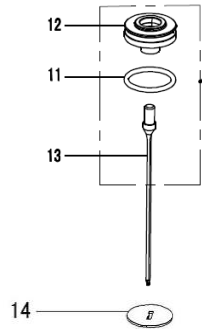

NF6515-34 Parts Kits List

Rev 07-28-15

ICB No. 98580 (NF6515K1) O-Ring/Gasket Kit contains:

#8	510450 O-RING 21.2X2.65	1	#61	510380 O-RING 16X1.8	1	#68	510240 O-RING 8.6X1.9	1
#11	510490 O-RING 34.5X3.55	1	#63	510410 O-RING 18.3X2.65	1	#71	510030 O-RING 2.5X1.4	2
#17	510600 O-RING 46.2X3.55	1	#65	510180 O-RING 5.8X1.9	1	#10	520170 GASKET	1
#18	510790 O-RING 61.5X2.65	1	#67	510210 O-RING 6.3X1.8	1			

ICB No. 98585 (NF6515K2) Piston/Driver Assembly Kit contains:

#11	510490 O-RING 34.5X3.55	1
#12	310210 PSITON	1
#13	321070 DRIVER BLADE	1
#14	321060 WASHER	1