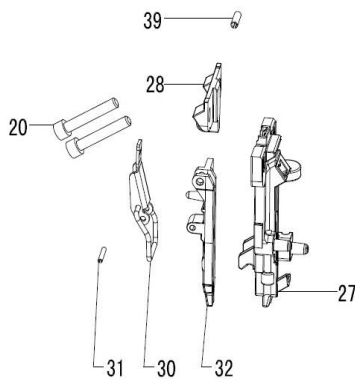

#1	610170 BOLT M6X12	1
#2	321080 BUSHING	1
#3	410330 EXHAUST COVER	1
#4	610210 BOLT M6X22	4
#5	110240 CYLINDER CAP	1
#6	410320 WASHER	1
#7	620470 COMPRESSION SPRING	1
#8	510450 O-RING 21.2X2.65	1
#9	410310 HEAD VALVE PISTON	1
#10	520170 GASKET	1

ICB No. 98600 (NF6515K4) Trigger Valve Assembly with Trigger Kit contains:

#37	630130 SNAP RING	1	#63	510410 O-RING 18.3X2.65	1
#38	420660 ADJUST BUTTON	1	#64	640250 STRAIGHT PIN B3X15	2
#39	630120 STEEL BALL	1	#65	510180 O-RING 5.8X1.9	1
#40	620440 SPRING	1	#66	330010 TRIGGER VALVE BUSHING	1
#41	321000 TRIGGER	1	#67	510210 O-RING 6.3X1.8	1
#42	640040 ROLL PIN 2.5X16	1	#68	510240 O-RING 8.6X1.9	1
#43	321120 CONTACT PLATE	1	#69	620050 TRIGGER VALVE SPRING	1
#44	640180 ROLL PIN 3X30	1	#70	320110 TRIGGER STEM	1
#61	510380 O-RING 16X1.8	1	#71	510030 O-RING 2.5X1.4	2
#62	420090 TRIGGER VALVE CAGE	1	#72	420080 TRIGGER VALVE CAP	1
			A	STRAIGHT PIN	1

ICB No. 98610 (NF6515K6) Guide Body Assembly Kit contains:

#20	610240	BOLT M6X35	2
#27	210300	NOSE	1
#28	210290	NOSE COVER(A)	1
#30	321030	LOCK SWITCH	1
#31	640120	ROLL PIN 3X18	1
#32	210280	NOSE COVER (B)	1
#39	630120	STEEL BALL	1