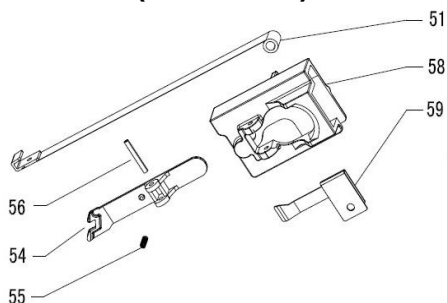

ICB No. 98612 (NF6515K8) Feeder Kit contains:

#51	620490	ROLL SPRING	1
#54	210310	PUSHER TOE	1
#55	620480	PUSHER SPRING	1
#56	640050	STRAIGHT PIN	1
#58	420690	PUSHER	1
#59	321090	STOP LEVER	1

ICB No. 98613 (NF6515K9) Bumper Kit contains:

#15	420680	BUMPER	1