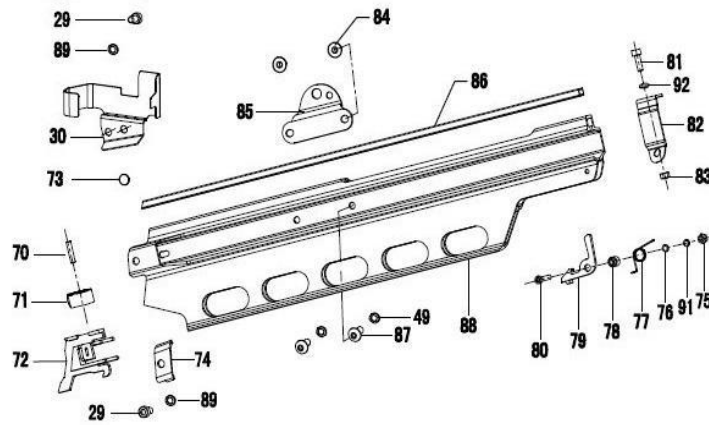

ICB No. 98656 (NSR83K5) Magazine Assembly Kit contains:

#29	610200 BOLT M6X20	2	#71	620930 ROLL SPRING	1	#75	610310 NUT M4	1
#30	322250 GUARD COVER	1	#72	210710 NAIL FEEDER	1	#76	630300 WASHER	1
#30	322251 GUARD COVER(for NR83A)	1	#73	322260 FEXED PIN	1	#77	620940 SPRING	1
#70	640440 STRAIGHT PIN 4X24	1	#74	322270 YOKE	1	#78	322290 SPRING SLEEVE	1
#49	324340 WASHER	2	#91	630360 WASHER	1	#79	322300 STOP LEVER	1
						#80	610780 BOLT M4X30	1
						#81	610070 BOLT M5X12	1
						#82	322310 MAGAZINE BRACKET	1
						#83	610320 NUT M5	1
						#84	610330 NUT M6	2
						#85	322320 HANDLE ARM	1
						#86	322330 NAIL RAIL	1
						#87	610520 BOLT M6X16	2
						#88	310400 MAGAZINE	1
						#89	630070 SPRING WASHER	2
						#92	630210 WASHER	1

ICB No. 98658 (NSR83K6) Guide Body Assembly Kit contains:

#27	510820 O-RING 64X2.4	1
#28	520090 BODY SEAL	1
#31	210680 NOSE	1
#32	610300 BOLT M8X25	4