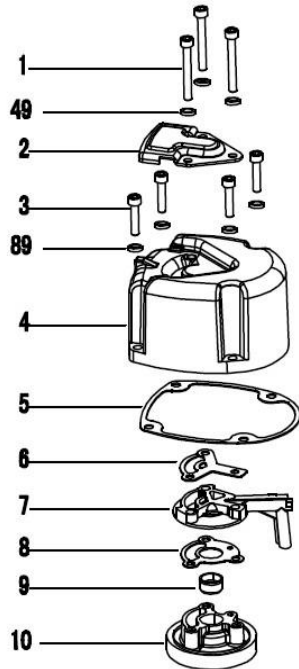

NSR83-21 Parts Kits List

Rev 03-01-15

ICB No. 98648 (NSR83K1) O-Ring/Gasket Kit contains:

#11	510660	O-RING 48.5X3.5	1	#27	510820	O-RING 64X2.4	1	#59	510130	O-RING 4.6X1.5	1
#14	510880	O-RING 90.5X2	3	#52	510100	O-RING 4X1.9	1	#66	510340	O-RING 11.2X2	1
#15	510800	O-RING 63X2.4	1	#54	510330	O-RING 11.2X1.5	2	#69	510060	O-RING 3X1.8	1
#17	510860	O-RING 79X2.45	1	#56	510270	O-RING 9X1.9	2	#5	520050	GASKET	1
#19	510830	O-RING 69X2.45	1	#58	510230	O-RING 7X1.5	1	#28	520090	BODY SEAL	1
#20	520080	CYLINDER SEAL	1								

ICB No. 98650 (NSR83K2) Piston/Driver Assembly Kit contains:

#11	510660	O-RING 48.5X3.5	1
#12	310050	PISTON	1
#13	322100	DRIVER BLADE	1

ICB No. 98652 (NSR83K3) Head Cap Assembly Kit contains:

#1	610260	BOLT M6X45	3
#2	320300	EXHAUST COVER	1
#3	610220	BOLT M6X25	4
#4	110040	CYLINDER CAP	1
#6	520060	EXHAUST SEAL (A)	1
#7	110050	EXHAUSTOR	1
#8	520070	EXHAUST SEAL (B)	1
#9	420260	EXHAUST VALVE	1
#10	110060	PISTON BUMPER	1
#49	324340	WASHER	3
#89	630070	SPRING WASHER	4
#5	520050	GASKET	1

ICB No. 98654 (NSR83K4) Trigger Valve Assembly with Trigger Kit contains:

#39	640180	ROLL PIN 3X30	1	#61	620170	PLUNGER (B) SPRING	1
#40	320340	TRIGGER	1	#62	320360	PLUNGER (B)	1
#51	620160	PLUNGER SPRING	1	#63	410090	VALVE RUBBER WASHER	1
#52	510100	O-RING 4X1.9	1	#64	410100	RUBBER BALL	1
#53	420300	PLUNGER (A)	1	#65	320370	VALVE PLATE	1
#54	510330	O-RING 11.2X1.5	2	#66	510340	O-RING 11.2X2	1
#55	310070	VALVE BUSHING	1	#67	310090	TRIGGER VALVE BUSHING	1
#56	510270	O-RING 9X1.9	2	#68	420310	TRIGGER STEM	1
#57	310080	VALVE SLEEVE	1	#69	510060	O-RING 3X1.8	1
#58	510230	O-RING 7X1.5	1				
#59	510130	O-RING 4.6X1.5	1				
#60	320350	WASHER	1				