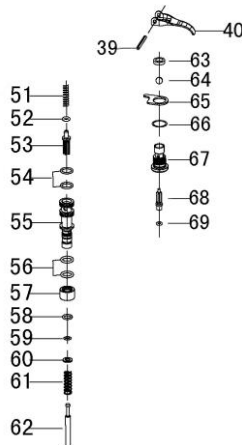

NSR83-21 Parts Kits List

Rev 03-01-15

ICB No. 98648 (NSR83K1) O-Ring/Gasket Kit contains:

#11	510660	O-RING 48.5X3.5	1	#27	510820	O-RING 64X2.4	1	#59	510130	O-RING 4.6X1.5	1
#14	510880	O-RING 90.5X2	3	#52	510100	O-RING 4X1.9	1	#66	510340	O-RING 11.2X2	1
#15	510800	O-RING 63X2.4	1	#54	510330	O-RING 11.2X1.5	2	#69	510060	O-RING 3X1.8	1
#17	510860	O-RING 79X2.45	1	#56	510270	O-RING 9X1.9	2	#5	520050	GASKET	1
#19	510830	O-RING 69X2.45	1	#58	510230	O-RING 7X1.5	1	#28	520090	BODY SEAL	1
#20	520080	CYLINDER SEAL	1								

ICB No. 98650 (NSR83K2) Piston/Driver Assembly Kit contains:

#11	510660	O-RING 48.5X3.5	1
#12	310050	PISTON	1
#13	322100	DRIVER BLADE	1

ICB No. 98652 (NSR83K3) Head Cap Assembly Kit contains:

#1	610260	BOLT M6X45	3
#2	320300	EXHAUST COVER	1
#3	610220	BOLT M6X25	4
#4	110040	CYLINDER CAP	1
#6	520060	EXHAUST SEAL (A)	1
#7	110050	EXHAUSTOR	1
#8	520070	EXHAUST SEAL (B)	1
#9	420260	EXHAUST VALVE	1
#10	110060	PISTON BUMPER	1
#49	324340	WASHER	3
#89	630070	SPRING WASHER	4
#5	520050	GASKET	1

ICB No. 98654 (NSR83K4) Trigger Valve Assembly with Trigger Kit contains:

#39	640180	ROLL PIN 3X30	1	#61	620170	PLUNGER (B) SPRING	1
#40	320340	TRIGGER	1	#62	320360	PLUNGER (B)	1
#51	620160	PLUNGER SPRING	1	#63	410090	VALVE RUBBER WASHER	1
#52	510100	O-RING 4X1.9	1	#64	410100	RUBBER BALL	1
#53	420300	PLUNGER (A)	1	#65	320370	VALVE PLATE	1
#54	510330	O-RING 11.2X1.5	2	#66	510340	O-RING 11.2X2	1
#55	310070	VALVE BUSHING	1	#67	310090	TRIGGER VALVE BUSHING	1
#56	510270	O-RING 9X1.9	2	#68	420310	TRIGGER STEM	1
#57	310080	VALVE SLEEVE	1	#69	510060	O-RING 3X1.8	1
#58	510230	O-RING 7X1.5	1				
#59	510130	O-RING 4.6X1.5	1				
#60	320350	WASHER	1				