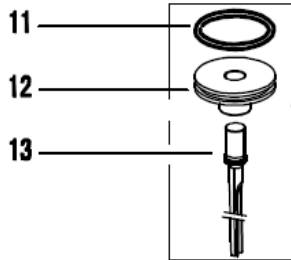

NSR83-21 Parts Kits List

Rev 03-01-15

ICB No. 98648 (NSR83K1) O-Ring/Gasket Kit contains:

#11	510660	O-RING 48.5X3.5	1	#27	510820	O-RING 64X2.4	1	#59	510130	O-RING 4.6X1.5	1
#14	510880	O-RING 90.5X2	3	#52	510100	O-RING 4X1.9	1	#66	510340	O-RING 11.2X2	1
#15	510800	O-RING 63X2.4	1	#54	510330	O-RING 11.2X1.5	2	#69	510060	O-RING 3X1.8	1
#17	510860	O-RING 79X2.45	1	#56	510270	O-RING 9X1.9	2	#5	520050	GASKET	1
#19	510830	O-RING 69X2.45	1	#58	510230	O-RING 7X1.5	1	#28	520090	BODY SEAL	1
#20	520080	CYLINDER SEAL	1								

ICB No. 98650 (NSR83K2) Piston/Driver Assembly Kit contains:

#11	510660	O-RING 48.5X3.5	1
#12	310050	PISTON	1
#13	322100	DRIVER BLADE	1

ICB No. 98652 (NSR83K3) Head Cap Assembly Kit contains:

#1	610260	BOLT M6X45	3
#2	320300	EXHAUST COVER	1
#3	610220	BOLT M6X25	4
#4	110040	CYLINDER CAP	1
#6	520060	EXHAUST SEAL (A)	1
#7	110050	EXHAUSTOR	1
#8	520070	EXHAUST SEAL (B)	1
#9	420260	EXHAUST VALVE	1
#10	110060	PISTON BUMPER	1
#49	324340	WASHER	3
#89	630070	SPRING WASHER	4
#5	520050	GASKET	1

ICB No. 98654 (NSR83K4) Trigger Valve Assembly with Trigger Kit contains:

#39	640180	ROLL PIN 3X30	1	#61	620170	PLUNGER (B) SPRING	1
#40	320340	TRIGGER	1	#62	320360	PLUNGER (B)	1
#51	620160	PLUNGER SPRING	1	#63	410090	VALVE RUBBER WASHER	1
#52	510100	O-RING 4X1.9	1	#64	410100	RUBBER BALL	1
#53	420300	PLUNGER (A)	1	#65	320370	VALVE PLATE	1
#54	510330	O-RING 11.2X1.5	2	#66	510340	O-RING 11.2X2	1
#55	310070	VALVE BUSHING	1	#67	310090	TRIGGER VALVE BUSHING	1
#56	510270	O-RING 9X1.9	2	#68	420310	TRIGGER STEM	1
#57	310080	VALVE SLEEVE	1	#69	510060	O-RING 3X1.8	1
#58	510230	O-RING 7X1.5	1				
#59	510130	O-RING 4.6X1.5	1				
#60	320350	WASHER	1				