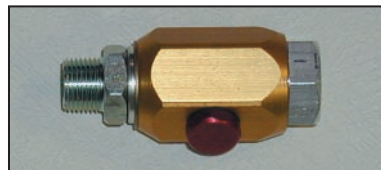

AIR GAUGES

- 85230 GBM-18
1/8" Back Mount
- 85220 GSM
1/4" Side Mount
- 85210 GBM
1/4" Back Mount

THREE WAY MANIFOLD

- 82880 TWM
3/8" Inlet X 1/4" Outlet

HEX MANIFOLD

- 82890 HEXM
3/8" Inlet X 1/4" Outlet

AIR CHUCK

- 82350 AC14
1/4" FPT

COMPRESSOR PUMP AIR FILTERS

- 85115 AFE10
Air Filter Element:
Englo/DeWalt Belt Drive
- 85120 AF14
Air Filter Element:
Interchange, RolAir or Smith Belt Drive
- 85150 AFA-04
Air Filter Assembly for Direct Drive
- 85160 AF-04
Air Filter Element for AFA-04