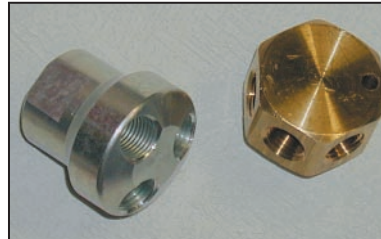

COMPRESSOR OR TOOL HOSE ACCESSORIES

REGULATORS, FILTERS, LUBRICATORS

- 85030 R-38
3/8" Regulator
- 85040 FRC-38
3/8" Filter/Regulator Combination
- 85060 BC-R
Body Connector
(for 3/8" regulator, filter/regulator combo, lubricator)
- 85035 F-38
3/8" Filter
- 85050 L-38
3/8" Lubricator
- 85020 MR-14
1/4" Mini Regulator
- 85025 MF-14
1/4" Mini Filter

AIR GAUGES

- 85230 GBM-18
1/8" Back Mount
- 85220 GSM
1/4" Side Mount
- 85210 GBM
1/4" Back Mount

THREE WAY MANIFOLD

- 82880 TWM
3/8" Inlet X 1/4" Outlet

HEX MANIFOLD

- 82890 HEXM
3/8" Inlet X 1/4" Outlet

AIR CHUCK

- 82350 AC14
1/4" FPT

COMPRESSOR PUMP AIR FILTERS

- 85115 AFE10
Air Filter Element:
Englo/DeWalt Belt Drive
- 85120 AF14
Air Filter Element:
Interchange, RolAir or Smith Belt Drive
- 85150 AFA-04
Air Filter Assembly for Direct Drive
- 85160 AF-04
Air Filter Element for AFA-04